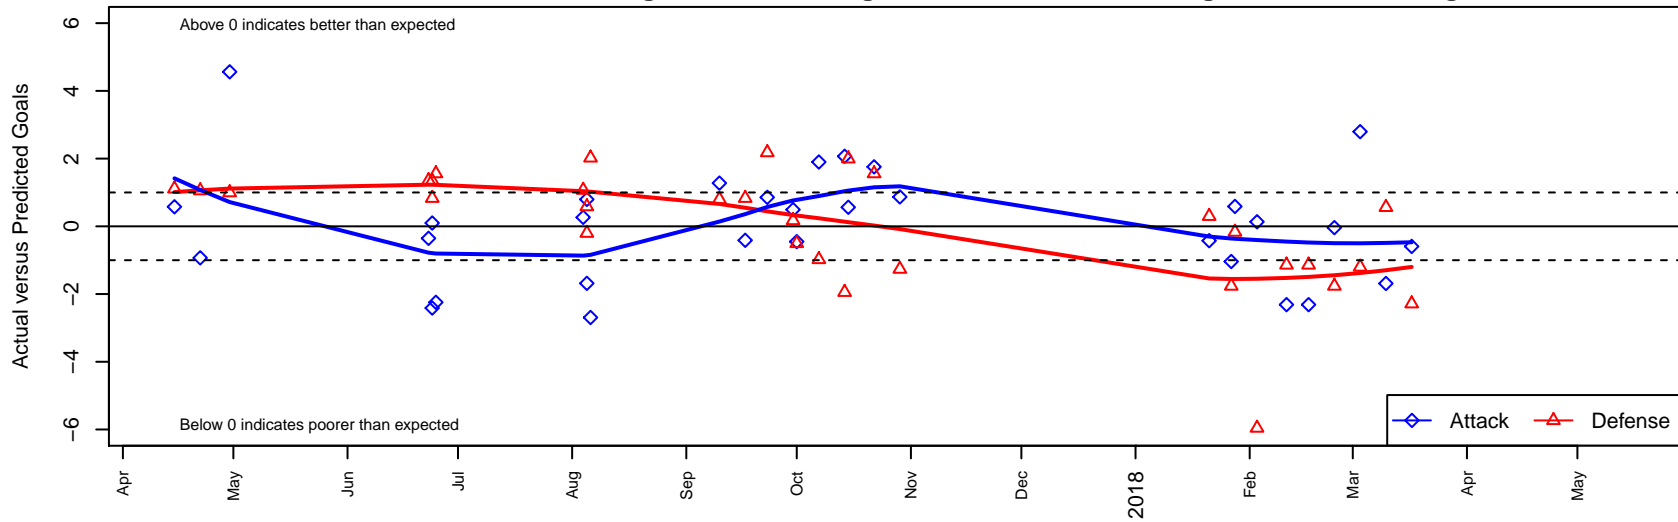

## 4-H Atletico B03

, OR  
 B03 total strength=1238  
 attack=10.04 defense=2.07  
 fall league = PTT B03 Div 1 White  
 spr league = PTT Win B03 Div 1 Yellow

alt names used:  
 4-H 03B Atletico Ever  
 AC ATLETICO FC 03  
 4-H 03B Atletico Ever

Venues played:  
 2016 Spr OYS B03 Division 1 Green  
 2017 Clash At the Border Division 1 Gold/Silver  
 2017 Mt Hood Challenge U15 Gold  
 2017 PTT B03 Division 1 White  
 2017 PTT Winter B03 Division 1 Yellow

**4-H Atletico B03**  
 Dots are actual minus expected GF (blue circles) and GA (red triangles).  
 Blue line is smoothed change in attack strength. Red is smoothed change in defense strength.

**attack and defense variance (black dot)  
relative to other teams  
and top 10 in region**