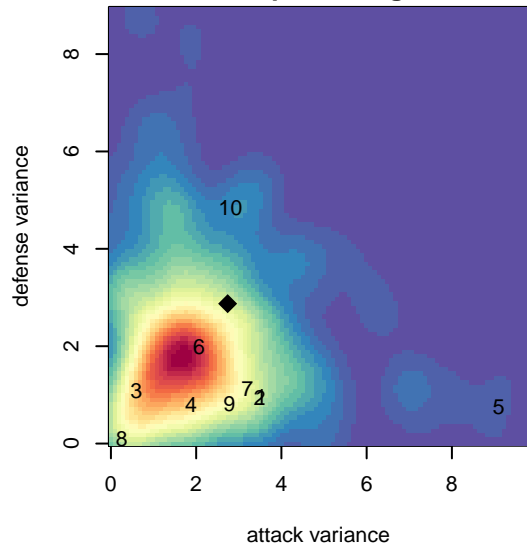

## 4-H Atletico B03

, OR  
 B03 total strength=1238  
 attack=10.04 defense=2.07  
 fall league = PTT B03 Div 1 White  
 spr league = PTT Win B03 Div 1 Yellow

alt names used:  
 4-H 03B Atletico Ever  
 AC ATLETICO FC 03  
 4-H 03B Atletico Ever

Venues played:  
 2016 Spr OYS B03 Division 1 Green  
 2017 Clash At the Border Division 1 Gold/Silver  
 2017 Mt Hood Challenge U15 Gold  
 2017 PTT B03 Division 1 White  
 2017 PTT Winter B03 Division 1 Yellow

**4-H Atletico B03**  
 Dots are actual minus expected GF (blue circles) and GA (red triangles).  
 Blue line is smoothed change in attack strength. Red is smoothed change in defense strength.

**attack and defense variance (black dot)  
relative to other teams  
and top 10 in region**