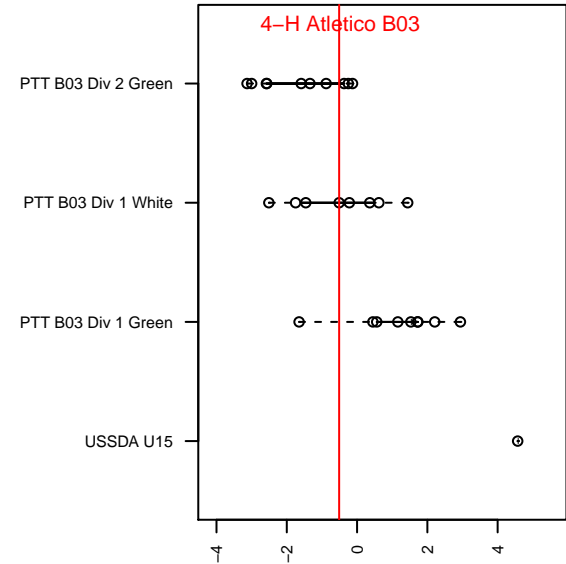

**attack and defense rating
relative to others at age
and all opponents in last 13 months**